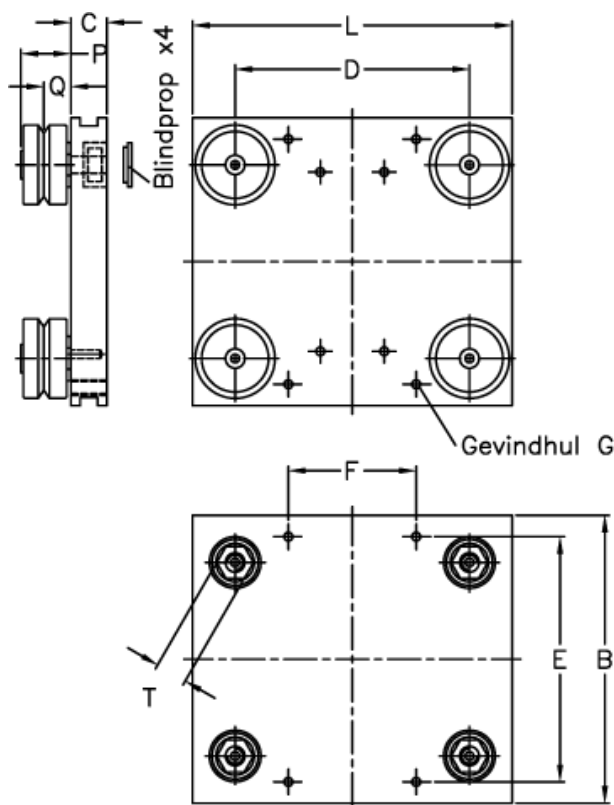

Article number: 057113120240100

Description: Hepco GV3 carriage AU 120 54 L240

Measures

B = 240

C = 24.00

d = 180

E = 210

F = 120

For bearing = 54

For slide = L/NL 120

L = 240

P = 34.7

Q = 19.00

Threaded hole G = 4 x M10